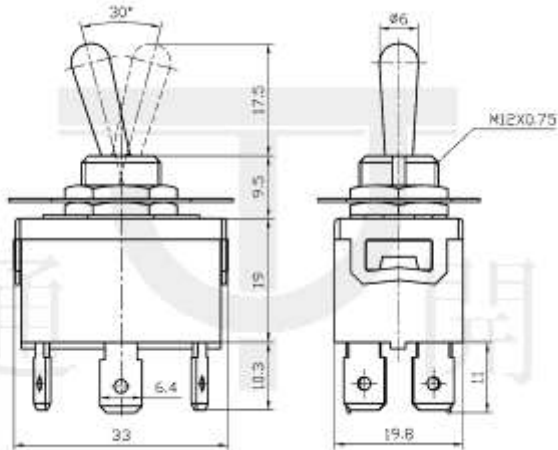

Medium Toggle Switch

Q-10274

TYPE: **KN3(C)-223AP**

SPECIFICATIONS

Rating: 10A 125V AC; 6A 250V AC
 Contact R: 50mΩ max
 Insulation R: 500V DC 100MΩ min
 Dielectric Strength: 1 Minute 1500V AC
 Operating Temperature: -25°C ~ +85°C
 Electrical Life: 10, 000 Cycles

Outline Drawing

Mounting

Circuitry