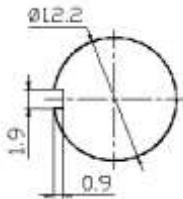

Medium Toggle Switch

Q-10274

TYPE: **KN3(C)-223AP**

SPECIFICATIONS

Rating: 10A 125V AC; 6A 250V AC
 Contact R: 50mΩ max
 Insulation R: 500V DC 100MΩ min
 Dielectric Strength: 1 Minute 1500V AC
 Operating Temperature: -25°C ~ +85°C
 Electrical Life: 10, 000 Cycles

Outline Drawing

Mounting

Circuitry